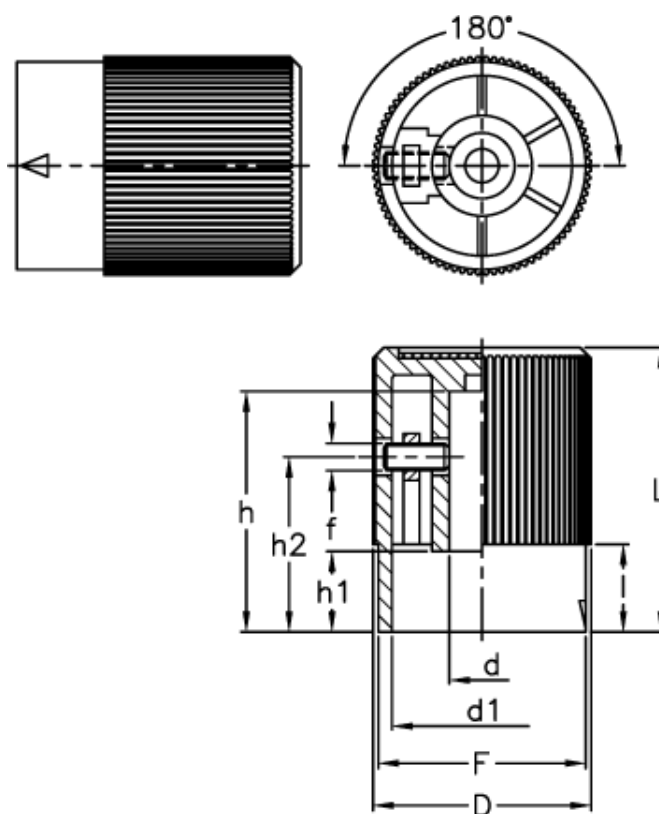

# Data Sheet

Article number: 2306031331

Description: Knurled grip knob w/index 31331  
IZP.40 N-12+K

## Measures

D	= 40	l	= 16
d1	= 33	L	= 52
d H8	= 12		
f	= M5		
F	= 38		
h	= 44		
h1	= 16		
h2	= 32		